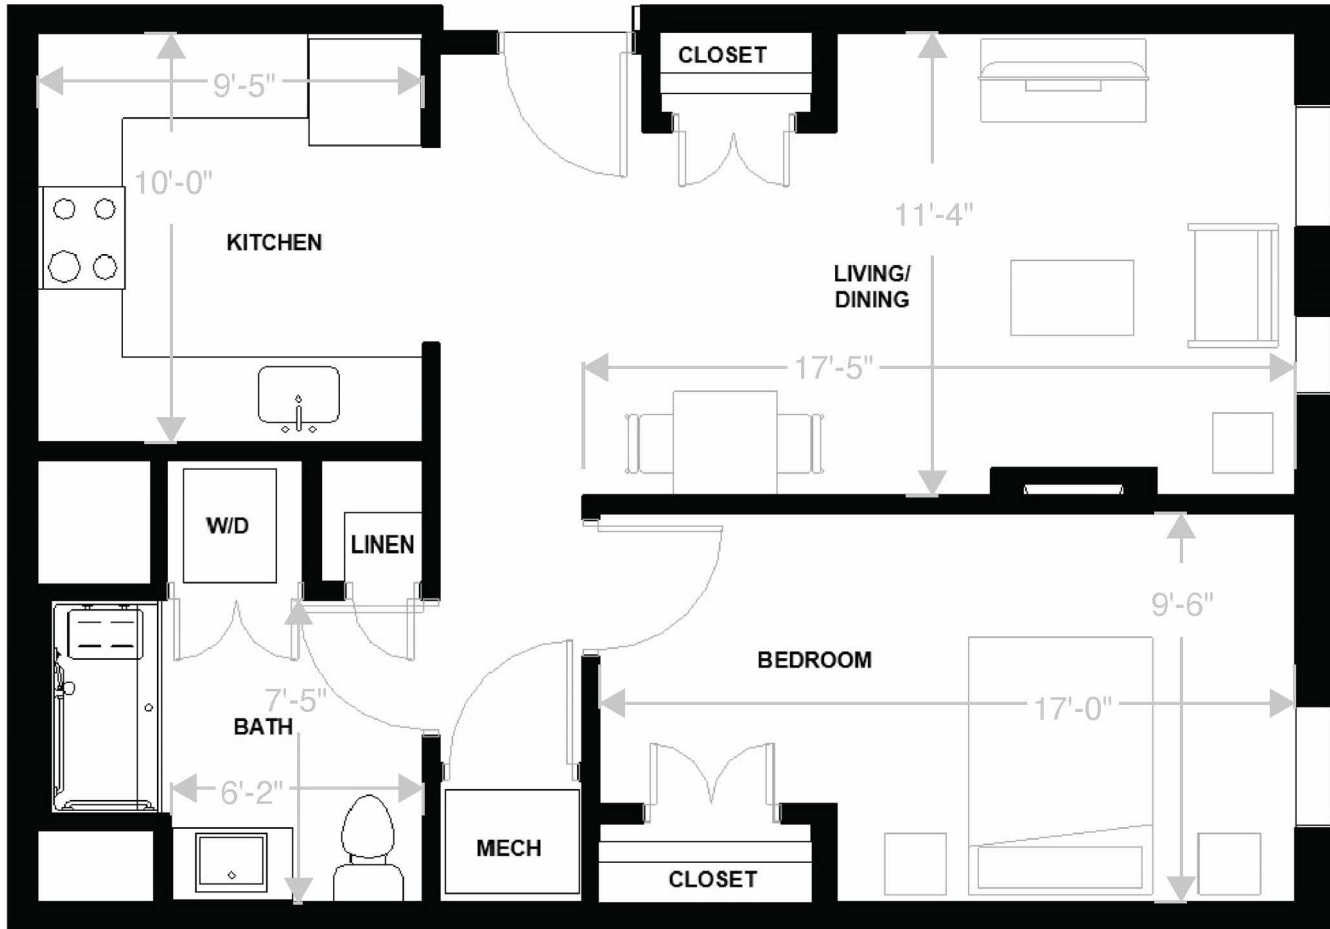

UNIT TYPE A11 - 625sf

207
\$3,122*
View:
DeWitt
Park

*MONTHLY RATE

 AVAILABLE

 UNAVAILABLE