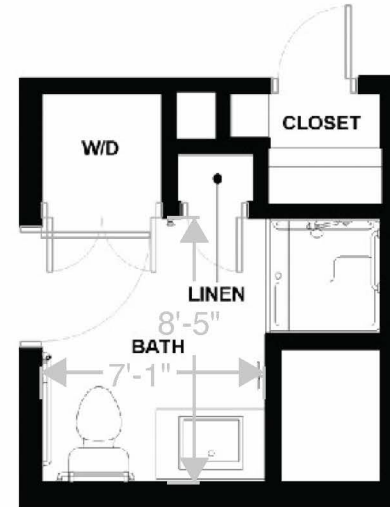

**UNIT TYPE A10 - 614sf**

**UNIT A10A**

**317 & 318**  
**\$3,434\***  
Balcony  
View:  
West

**117 & 118**  
**\$3,434\***  
Balcony  
View:  
West

**217 & 218**  
**\$3,434\***  
Balcony  
View:  
West

**417 & 418**  
**\$3,434\***  
Balcony  
View:  
West

\*MONTHLY RATE

 AVAILABLE

 UNAVAILABLE