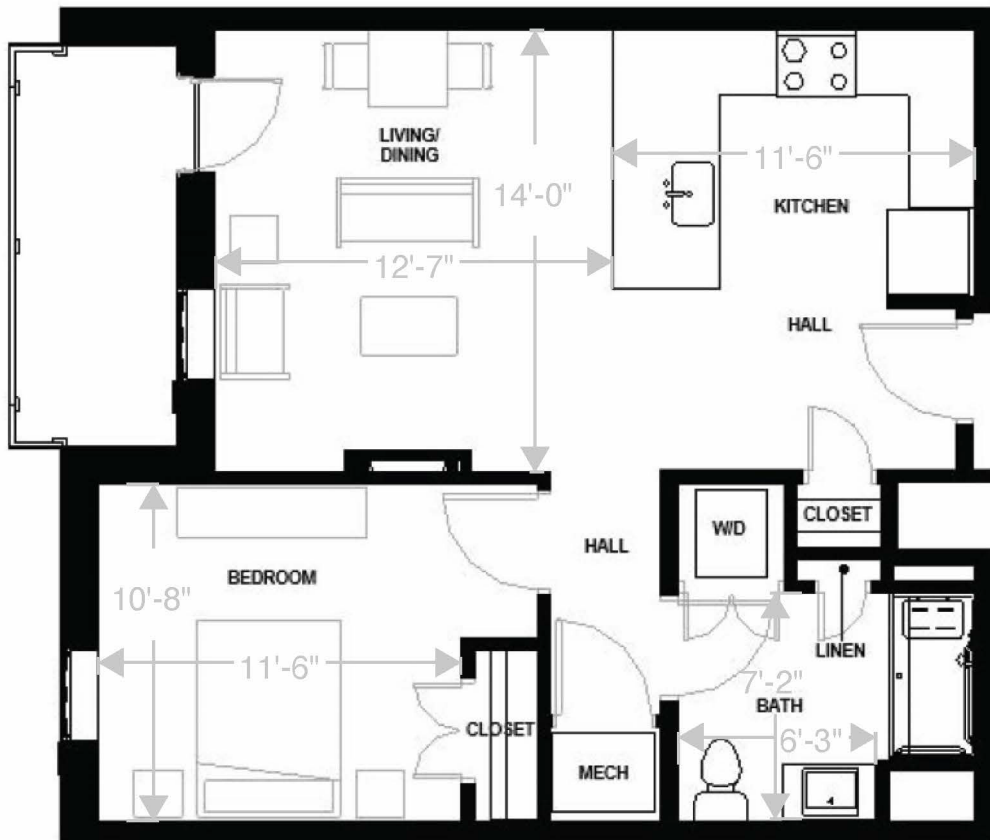

**UNIT TYPE A10 - 614sf**

**UNIT A10A**

**317 & 318**  
**\$3,434\***  
Balcony  
View:  
West

**117 & 118**  
**\$3,434\***  
Balcony  
View:  
West

**217 & 218**  
**\$3,434\***  
Balcony  
View:  
West

**417 & 418**  
**\$3,434\***  
Balcony  
View:  
West

\*MONTHLY RATE

 AVAILABLE

 UNAVAILABLE